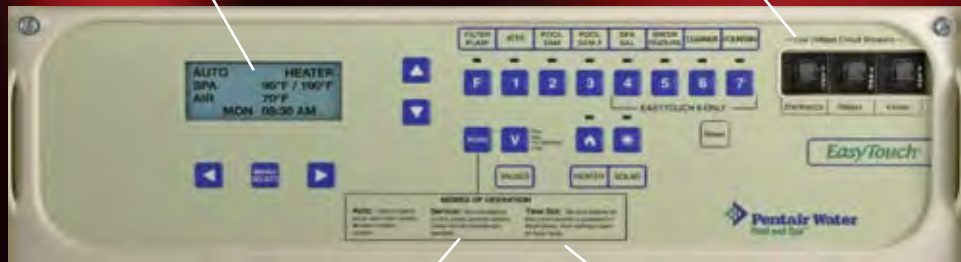

LCD display informs and instructs every step of the way

Resettable circuit breakers are readily accessible by you or service professional from outside your home